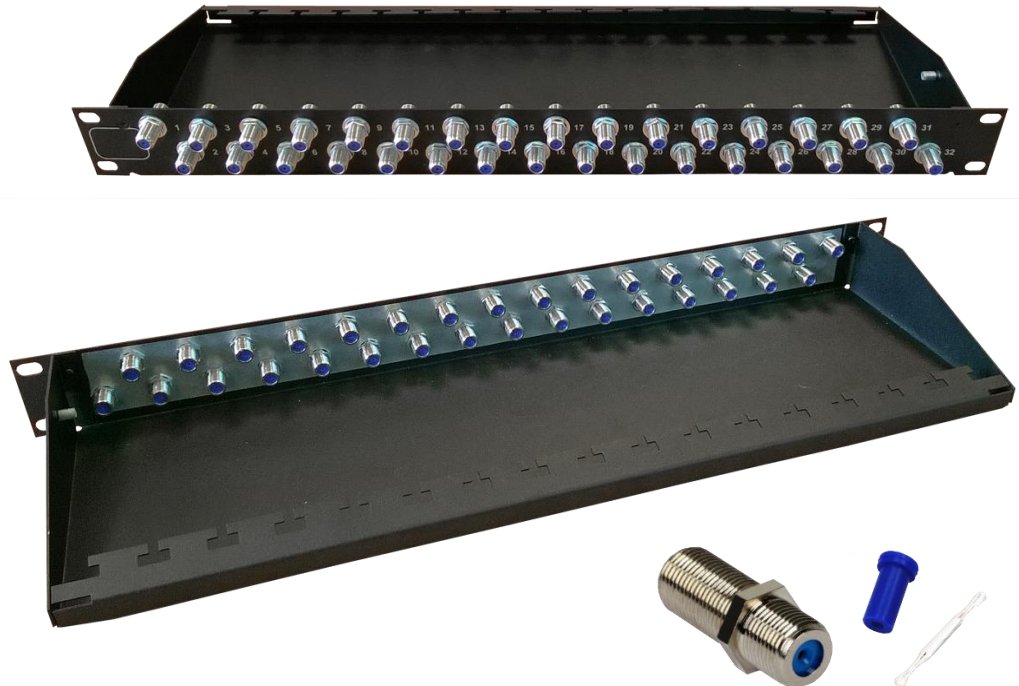

32 x Port F  
Patch Panel 19"

for:

TV

SAT

CCTV

The 32 x F / 1RU is high quality 1RU 19" rack mountable patchpanel with secure cable management which is a great solution for any kind of coax network like TV, SAT, CCTV.

The 32 x F / 1RU offers clearly labelled and space effective F pass through panel which is ideal for termination of any type of 75Ω coax cables like RG 59, RG 6, RG 11 etc.

The panel is equipped with high quality "F" connectors with unique patented contact for inner cable conductor.

Integrated backplane cable organizer allows secure fixing of coax cables with cable ties and thus all cable connections are protected against kinking or excessive cable bending.

The backplane allows convenient management of cable bundles as well.

#### TECHNICAL SPECIFICATIONS:

- 32 high quality F-type connectors provide low insertion loss in the full frequency band
- Backplane cable organizer protect the cables against excessive bending or kinking near F connector
- Increased number of F connectors offers 50% more efficient space usage compared to similar products
- M4 screw for convenient grounding connection
- 1 RU height
- Mounting holes for 19" rack
- Color: Black